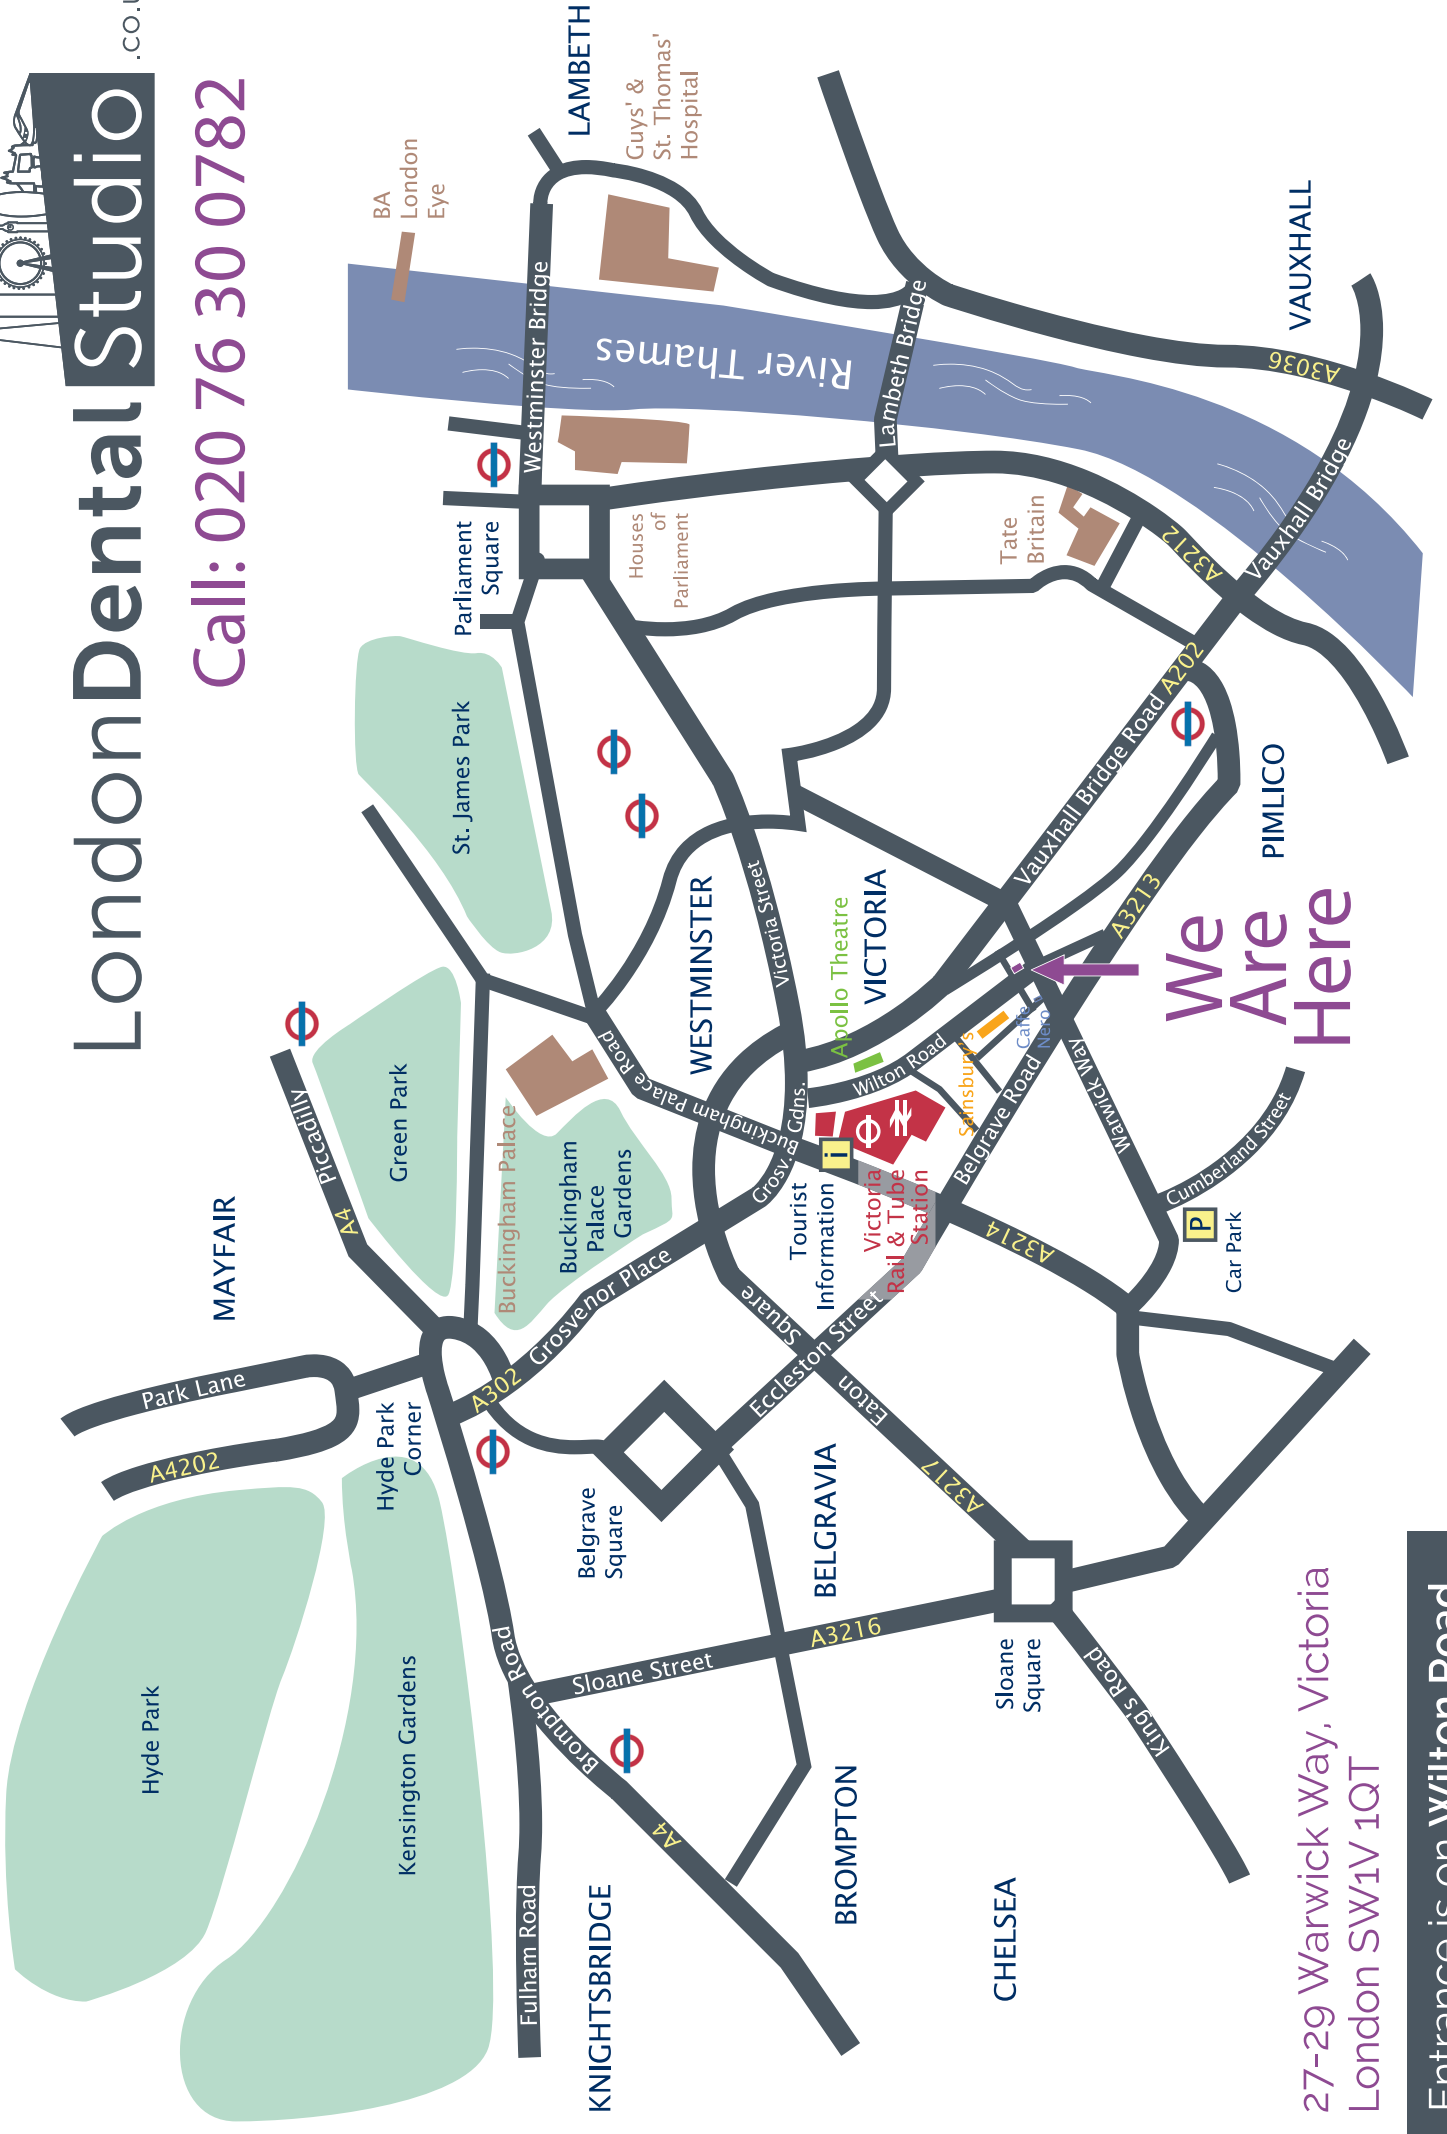

LondonDental Studio .co.uk

Call: 020 76 30 0782

info@londondentalstudio.co.uk

www.londondentalstudio.co.uk

27-29 Warwick Way, Victoria
London SW1V 1QT

Main Entrance

Entrance is on Wilton Road

We Are Here
5 Minutes Walk from
Victoria Station
on Wilton Road
(Opposite Caffe Nero)

LondonDentalStudio

.co.uk

Call: 020 76 30 0782

We Are Here

27-29 Warwick Way, Victoria
London SW1V 1QT

Entrance is on Wilton Road